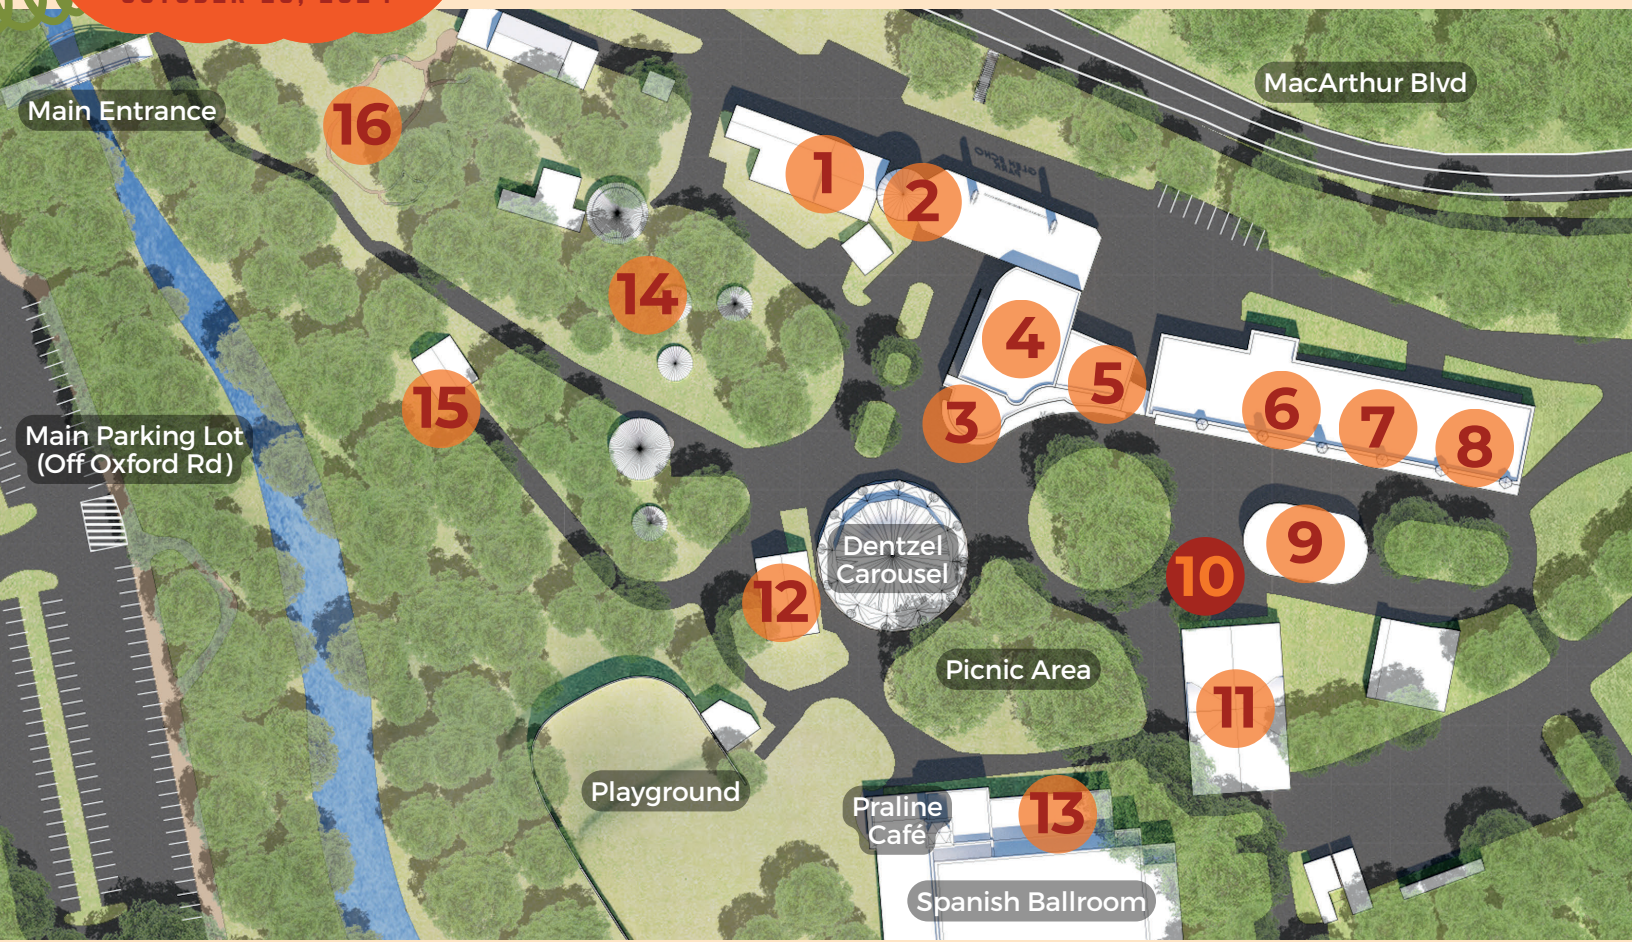

GLEN ECHO PARK FALL FROLIC

1:00 PM - 4:00 PM

Time	Activity	Location
All Day	Crafts, Games, Fall Photo-Op, Spooky Music	Bumper Car Pavilion
All Day	Trick-Or-Treating <i>map on the back</i>	Studios & Galleries Throughout the Park
1:00pm - 2:00pm	Performances by Young Musicians <i>Washington Conservatory of Music</i>	Cuddle Up Pavilion
3:15pm	Costume Contest <i>choose your category: Most Spooky, Most Creative, OR Best Group</i>	Cuddle Up Pavilion
3:30pm	Costume Parade	Cuddle Up Pavilion

TRICK-OR-TREAT MAP

1	Yellow Barn Studio & Gallery SilverWorks Studio 1 (2nd Floor)		9	Cuddle Up Pavilion	
2	Stone Tower Gallery (1st Floor) Stone Tower Studio (2nd Floor)		10	INFORMATION TENT	
3	Popcorn Gallery		11	Bumper Car Pavilion	
4	Photoworks		12	Restrooms (2nd Floor)	
5	the Puppet Co.		13	Washington Revels/Spanish Ballroom	
6	Art Glass Center		14	Pottery Yurts	
7	Adventure Theatre MTC		15	Glen Echo Glassworks	
8	Washington Conservatory of Music		16	Glen Echo Park Aquarium	